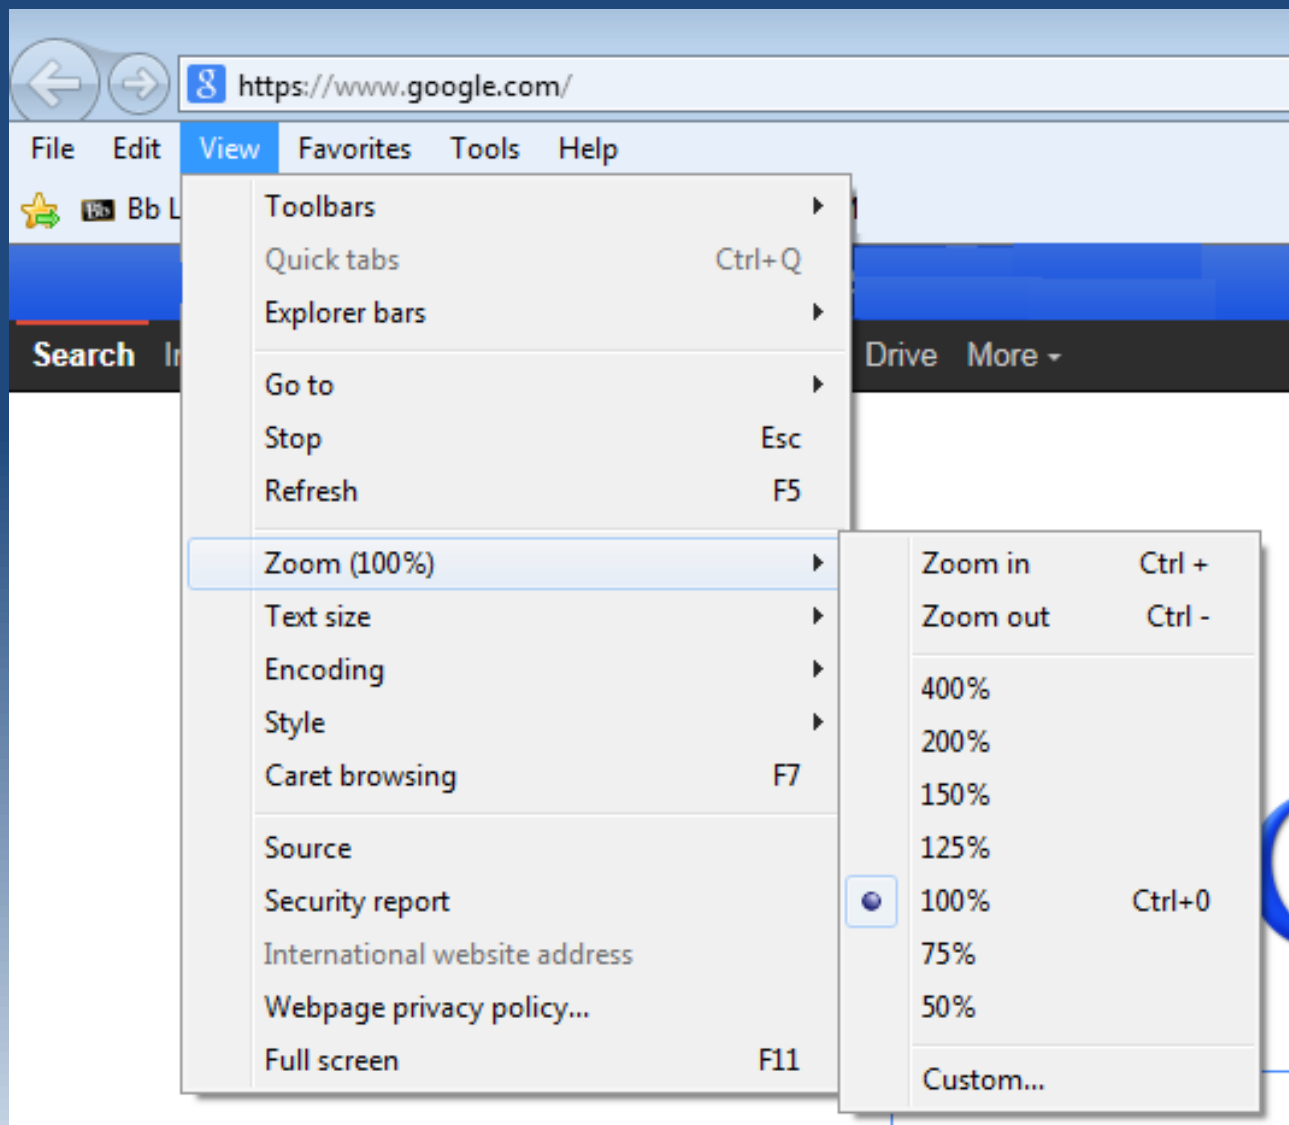

Zoom Problem

If you have an issue with part of the screen cutting off, exit the room, reset zoom, and re-enter

OK

Too large (cut off at bottom)

Firefox

Internet Explorer

Safari

Chrome