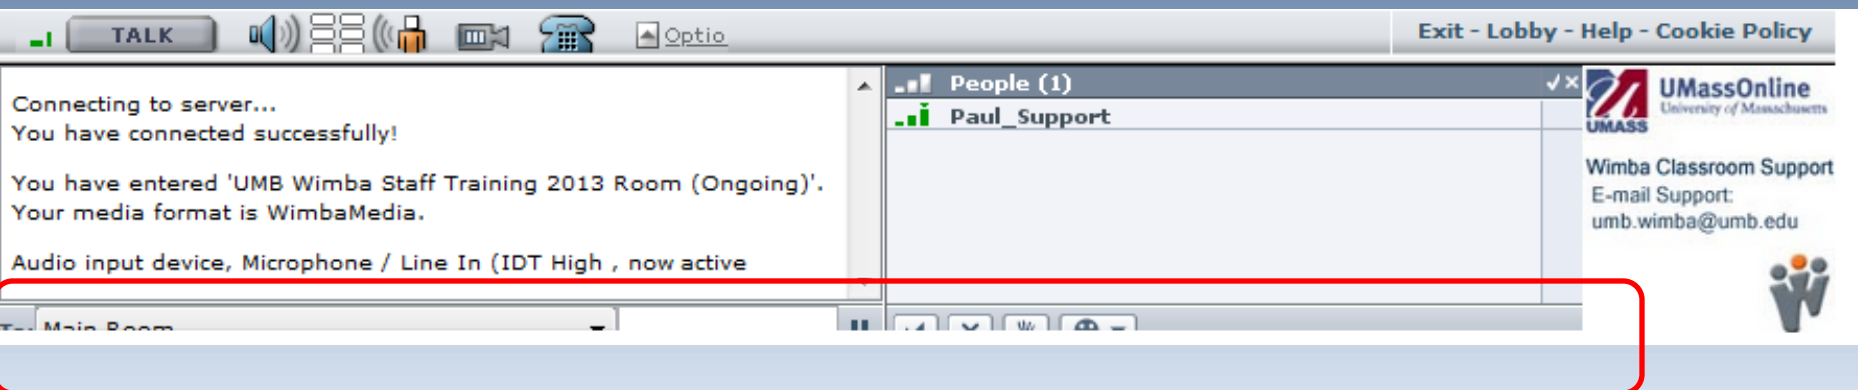

Zoom Problem

If you have an issue with part of the screen cutting off, exit the room, reset zoom, and re-enter

OK

Too large (cut off at bottom)

Firefox

Internet Explorer

Safari

Chrome