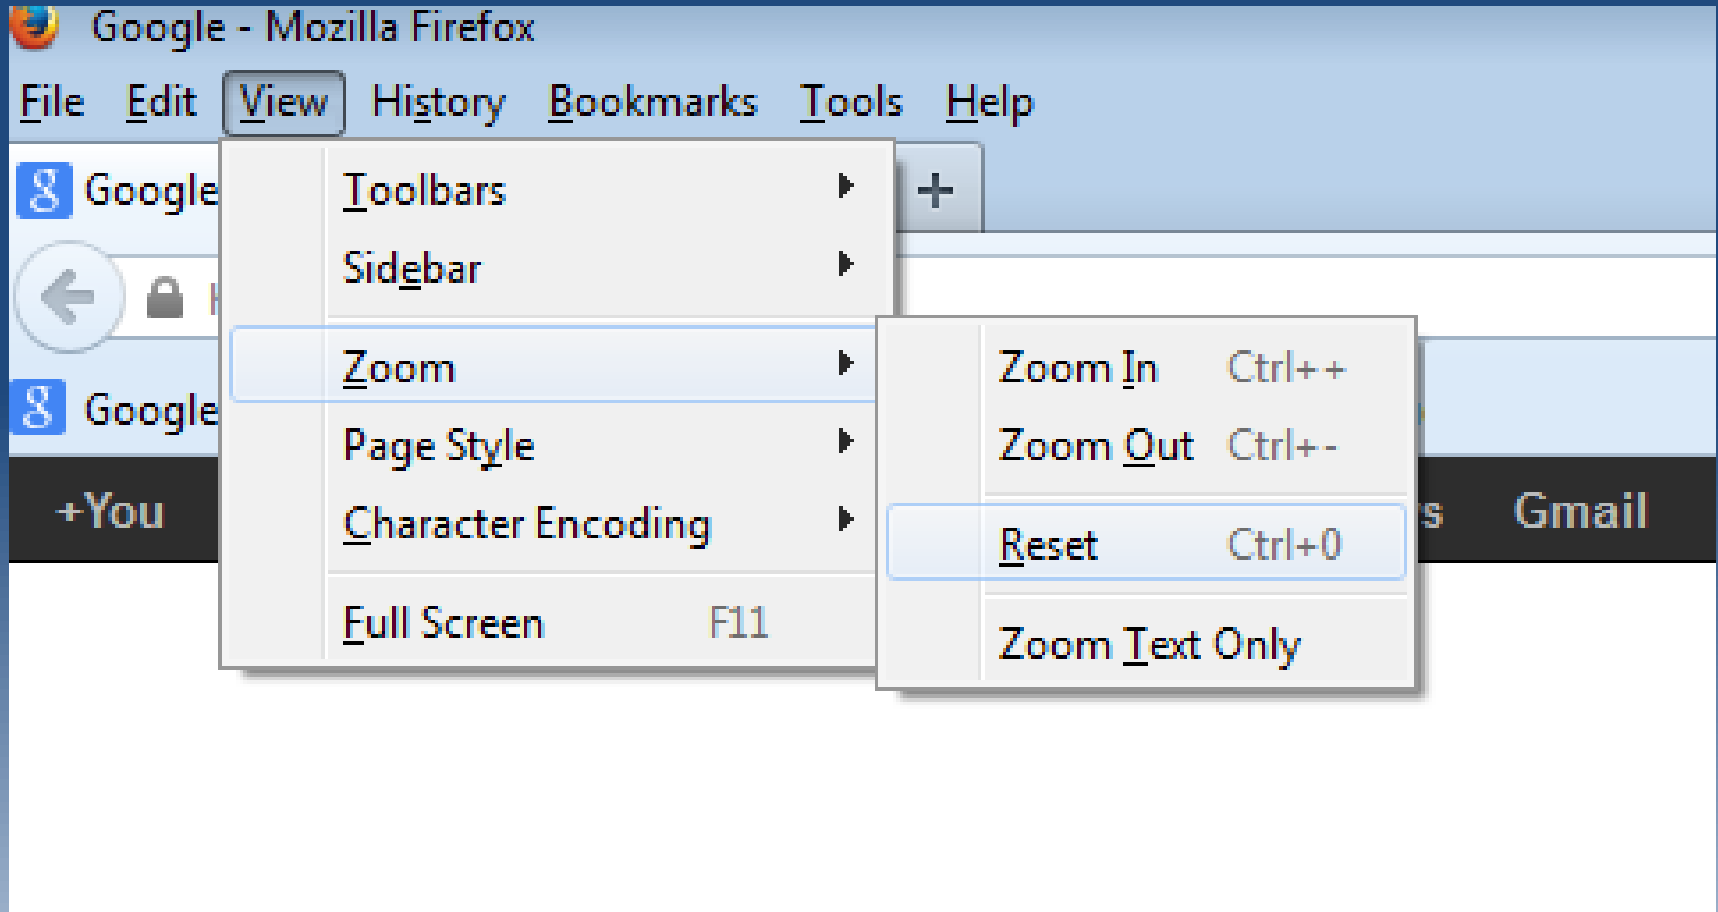

Zoom Problem

If you have an issue with part of the screen cutting off, exit the room, reset zoom, and re-enter

OK

Too large (cut off at bottom)

Firefox

Internet Explorer

Safari

Chrome